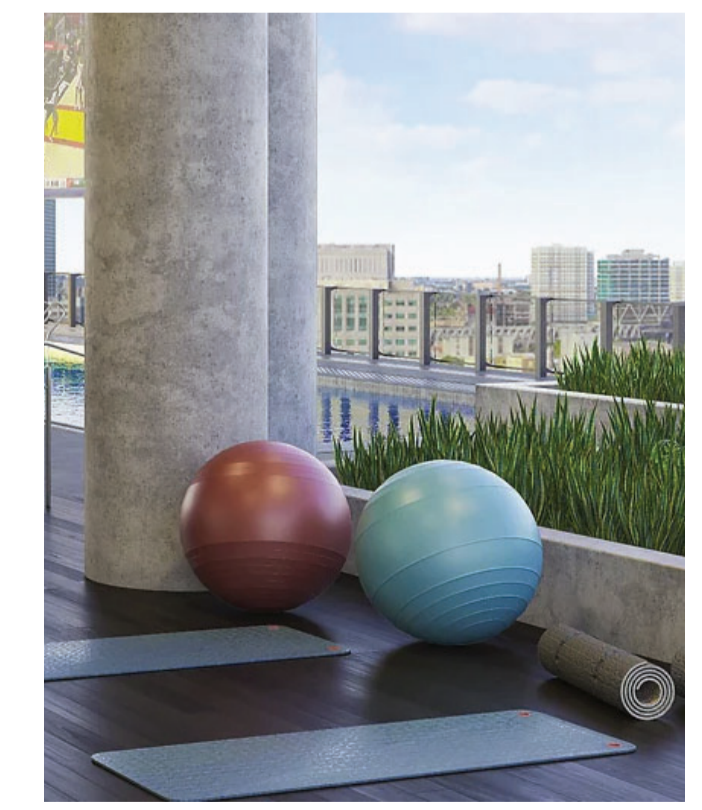

alfresco area

Seating to planter wall

Inspiration

Trees

Cycas revoluta olea europaea

Citrus

Shrubs

Leucophyta Silver Nugget Limonium perezii