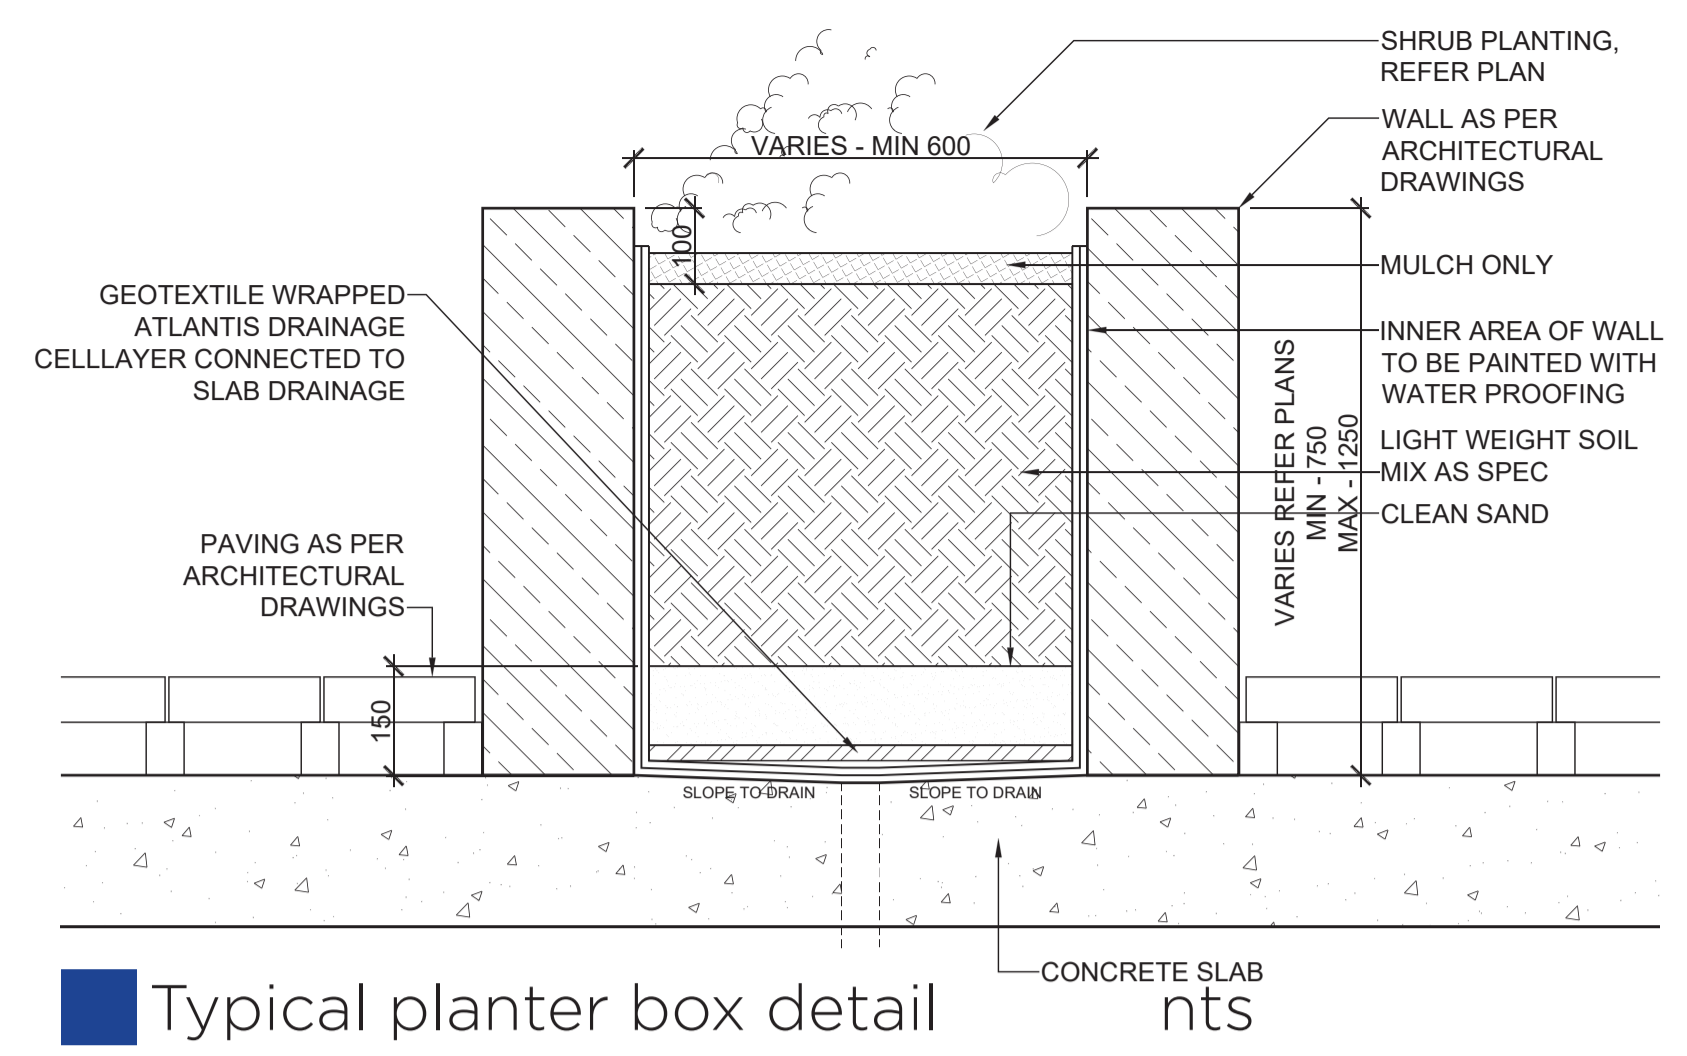

All free standing grc egg planter pots / planter boxes / curved edge planters to be provided with micro-line flexible and 2no. Bubble head. All micro-line drip irrigation to be located below pedestal paving.

Anchor points
Refer to architect's drawings for location of structural maintenance anchor points

Others
Refer to architect's drawings for details of slats fence / railing / edges

Inspiration

Typical planter box detail nts