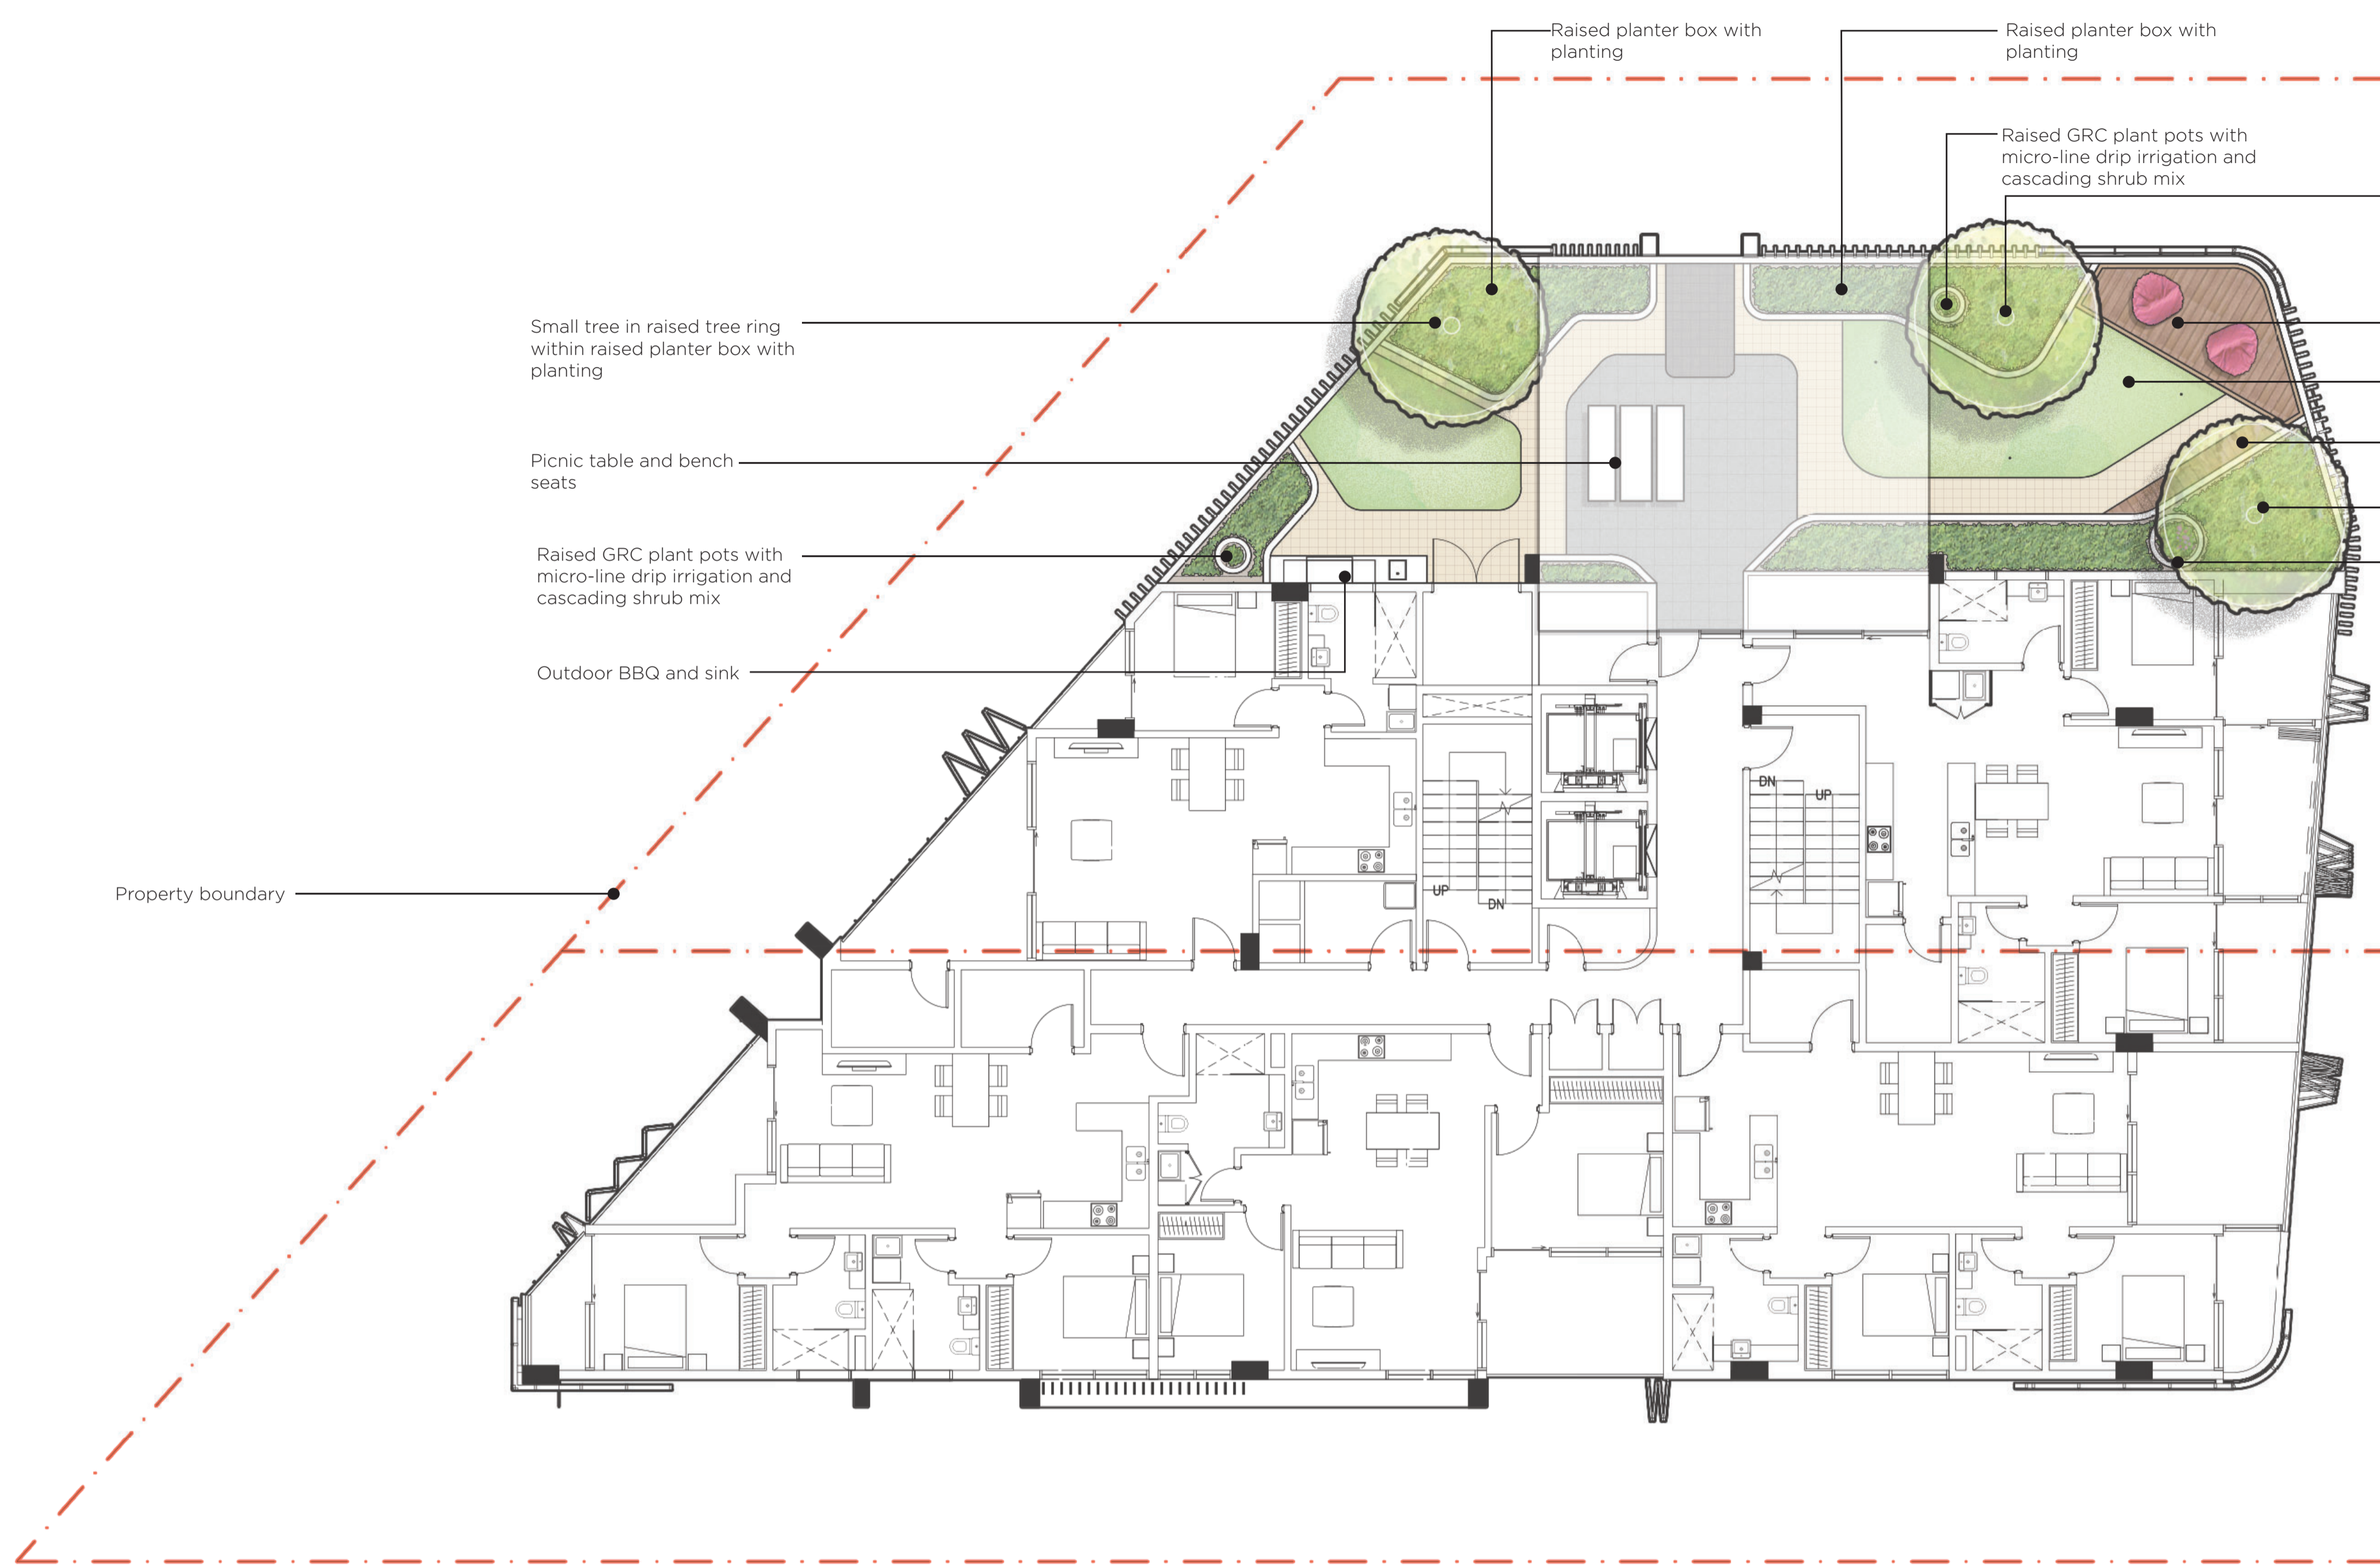

11th Floor Plan

Plant Species List
11F

Trees
Cycas revoluta
Olea europaea
Citrus

Shrubs
Adenanthos cuneatus 'Coral carpet'
Agave attenuata 'Boutin Blue'
Aptenia cordifolia
Casuarina glauca 'Cousin It'
Cotyledon orbiculata Delight
Cotyledon Silver Waves
Crassula Campfire
Crassula Little Jade Tree
Dichondra repens
Lavandula 'Pink'
Leucophyta Silver Nugget
Limonium perezii

Liriope Amethyst
Myoprum parvifolium alba
Myoprum parvifolium purpurea
Nandina domestica Flirt
Othonna Ruby Necklace
Rosmarinus 'Tuscan Blue'
Senecio serpens 'Blue Chalk Sticks'
Senecio String of Pearls
Trachelospermum jasminoides