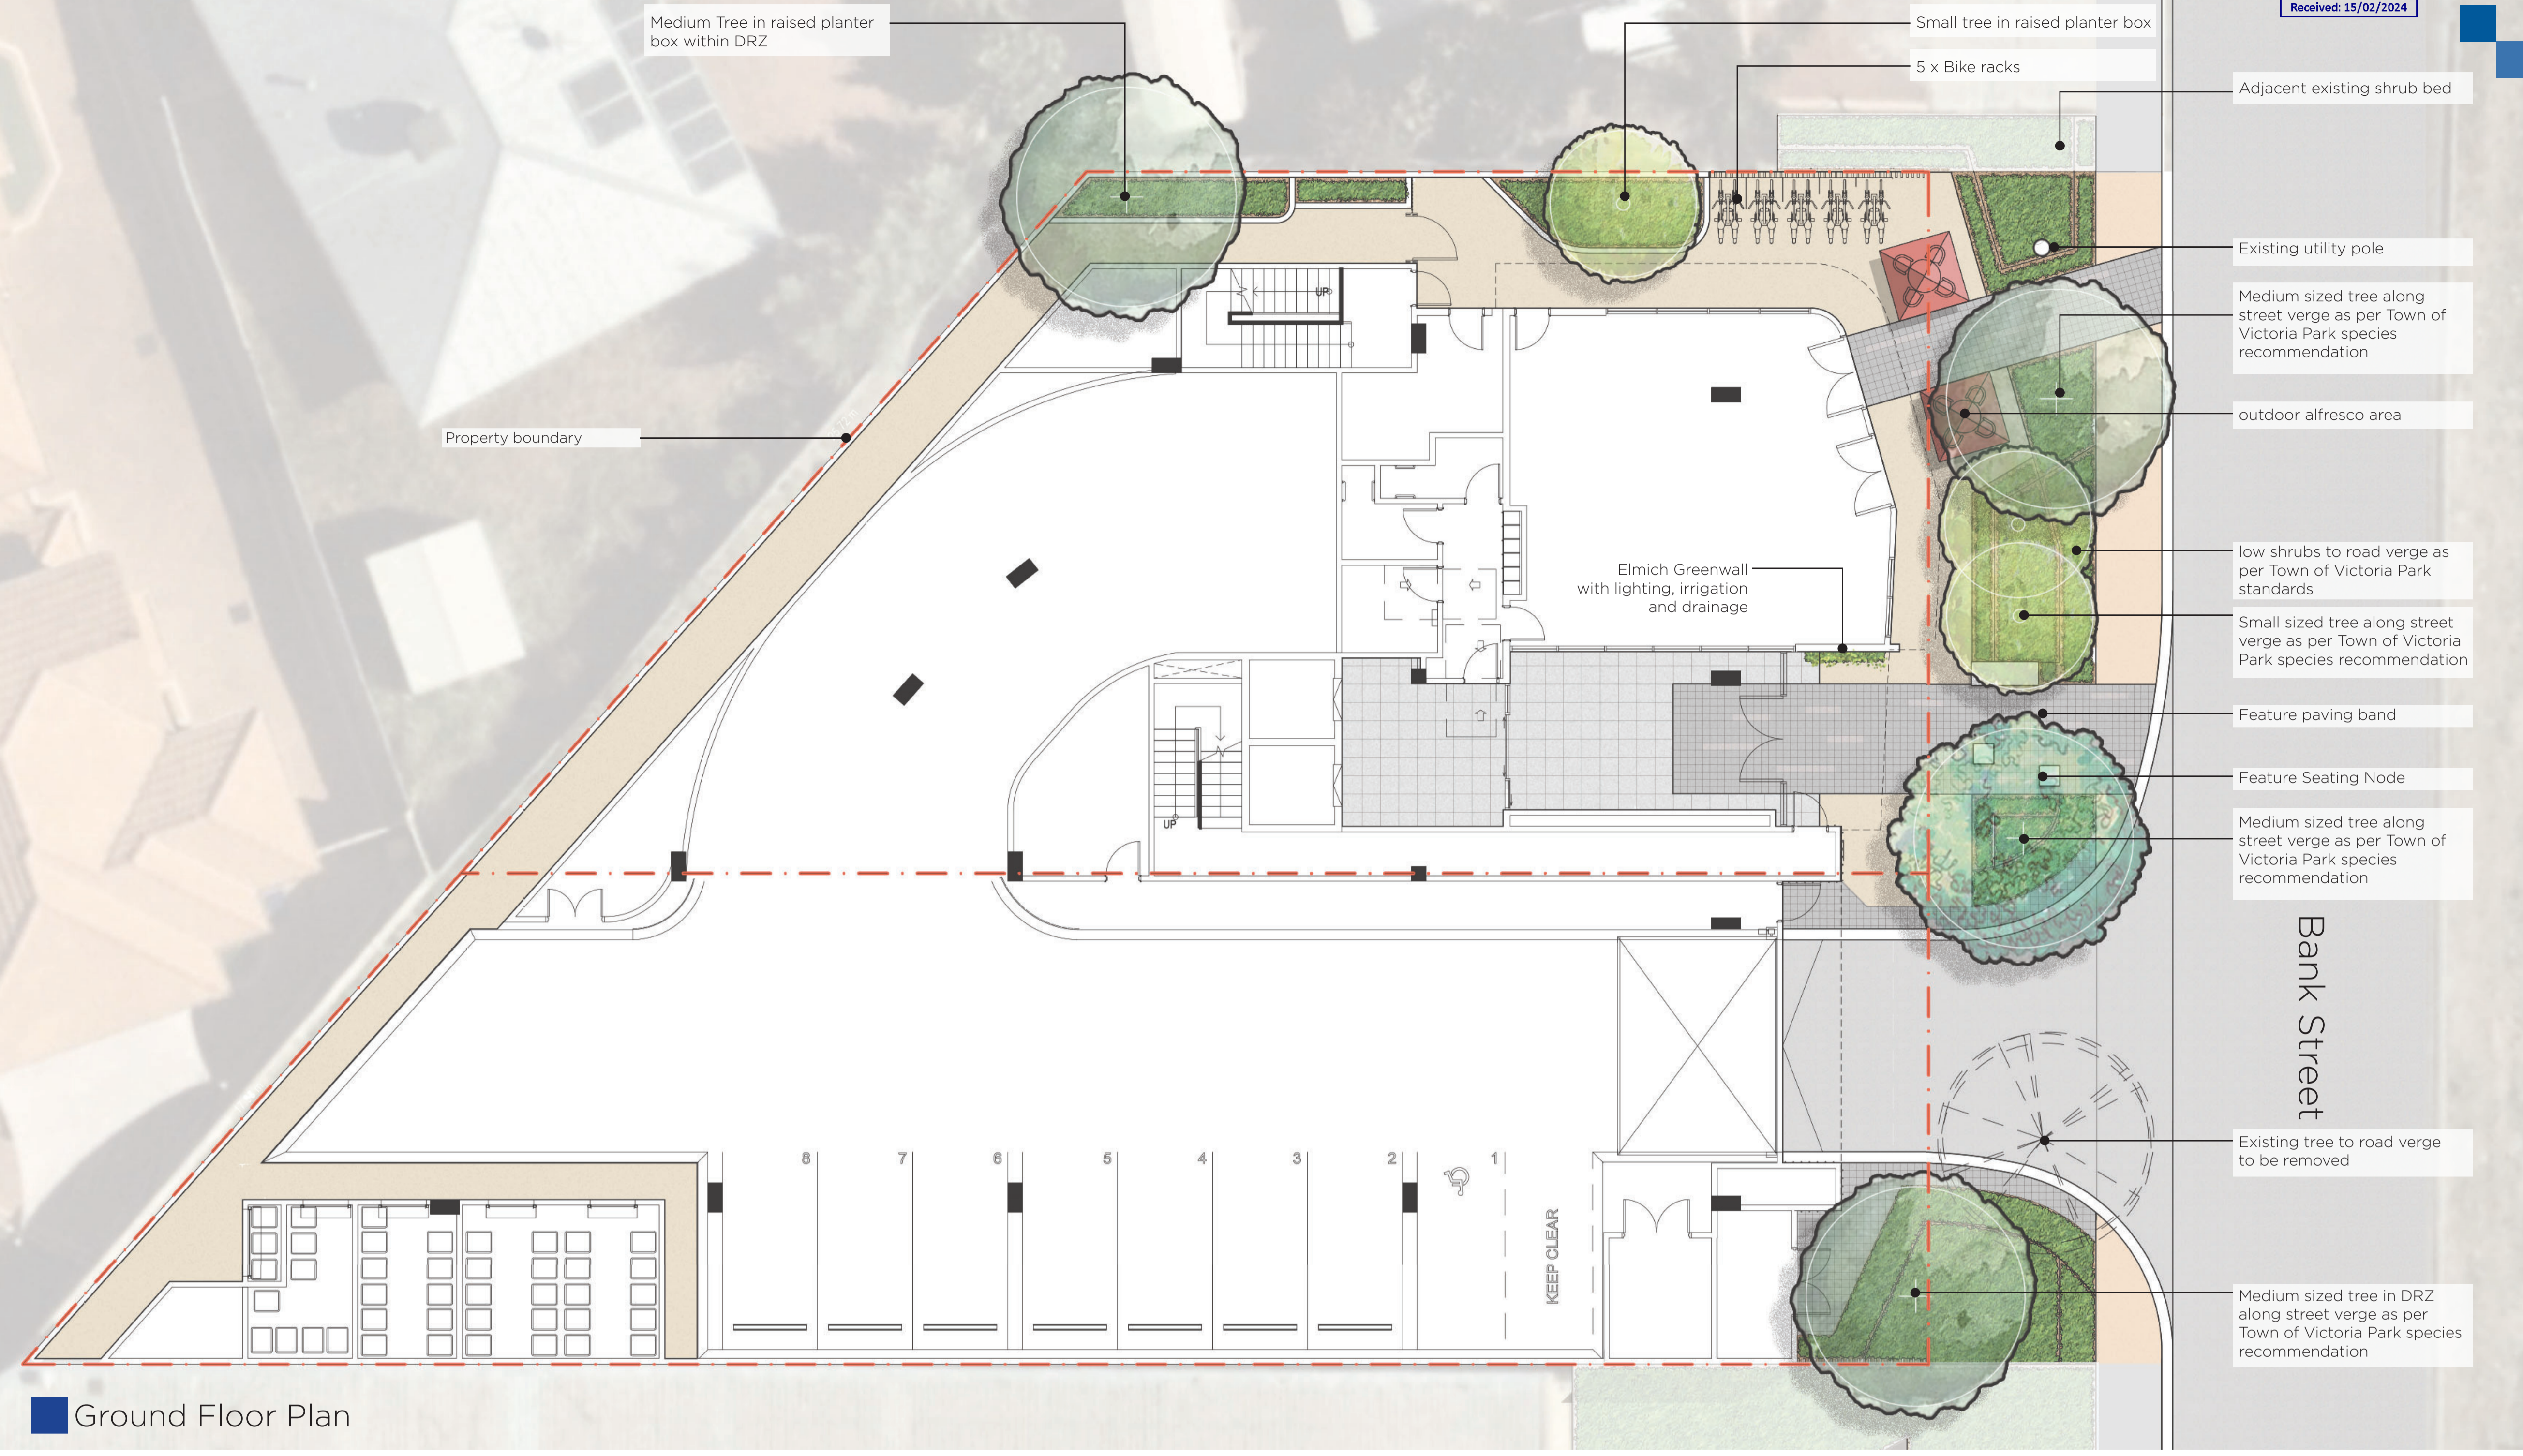

ATTACHMENT 5

Trees

Shrubs

Ground Floor Plan

Green Wall

Plant Species List
Ground floor

- Trees
 - Agonis flexuosa
 - Callistemon 'Kingspark Special'
- Shrubs
 - Acacia cognata Limelight
 - Anigozanthos humilis
 - Chlorophytum comosum
 - Conostylis candicans
 - Dianella caerulea 'Cassa Blue'
 - Epipremnum Devil's Ivy
 - Epipremnum Snow Queen
 - Eremophila 'Kalbarri Carpet'
 - Grevillea 'Gin Gin gem'
 - Hibbertia scandens
 - Leucophyta Silver Nugget
 - Lomandra Little Con
 - Nandina domestica Flirt
 - Philodendron Brasil
- Philodendron Silver Sword
- Philodendron Xanadu
- Pimelea ferruginea
- Rhamphilepis indica alba
- Trachelospermum jasminoides

DEPARTMENT OF PLANNING, LANDS AND HERITAGE

DATE: 07-Dec-2023 FILE: SDAU-057-21

Inspiration

Trees

Cycas revoluta

Shrubs

Dichondra repens

Bambusa guangxiensis

2nd Floor Plan

Raised GRC plant pots with micro-line drip irrigation and cascading shrub mix

Raised planter box with planting

Property boundary

Seating to planter wall

artificial turf

Yoga / Outdoor Gym
Raised modwood deck for outdoor activity.

Anchor points
Refer to architect's drawings for location of structural maintenance anchor points

Others
Refer to architect's drawings for details of slats fence / railing / edges

Inspiration

Typical planter box detail nts