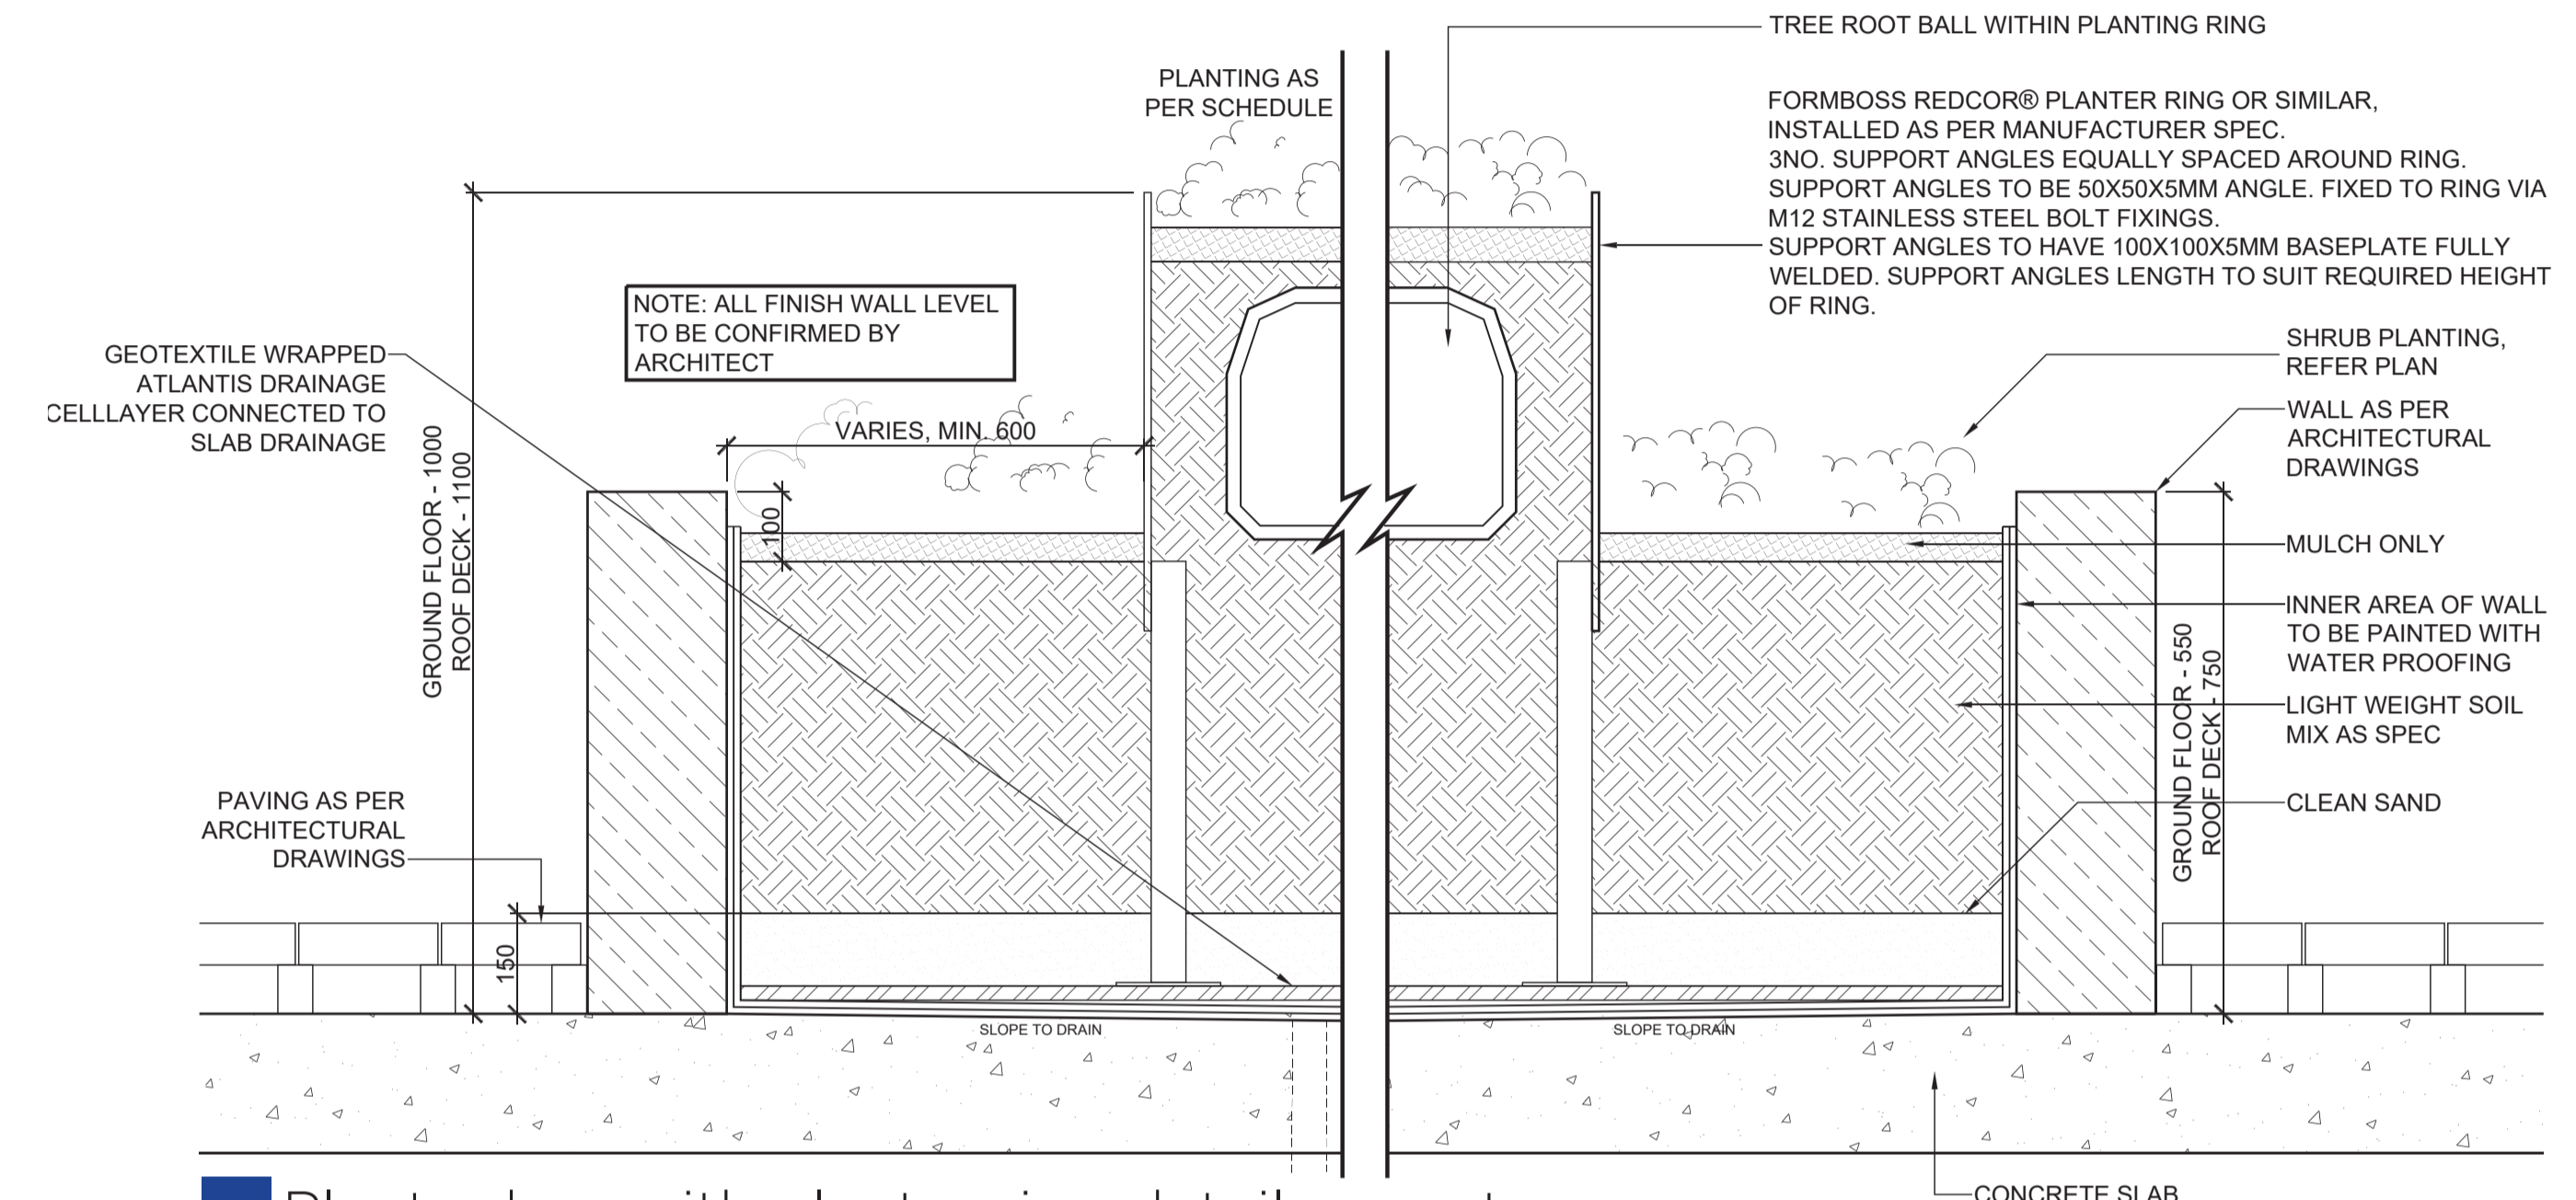

All free standing grc egg planter pots / planter boxes / curved edge planters to be provided with micro-line flexible and 2no. Bubble head. All micro-line drip irrigation to be located below pedestal paving.

Anchor points
Refer to architect's drawings for location of structural maintenance anchor points

Others
Refer to architect's drawings for details of slats fence / railing / edges

Inspiration

Typical planter box detail nts