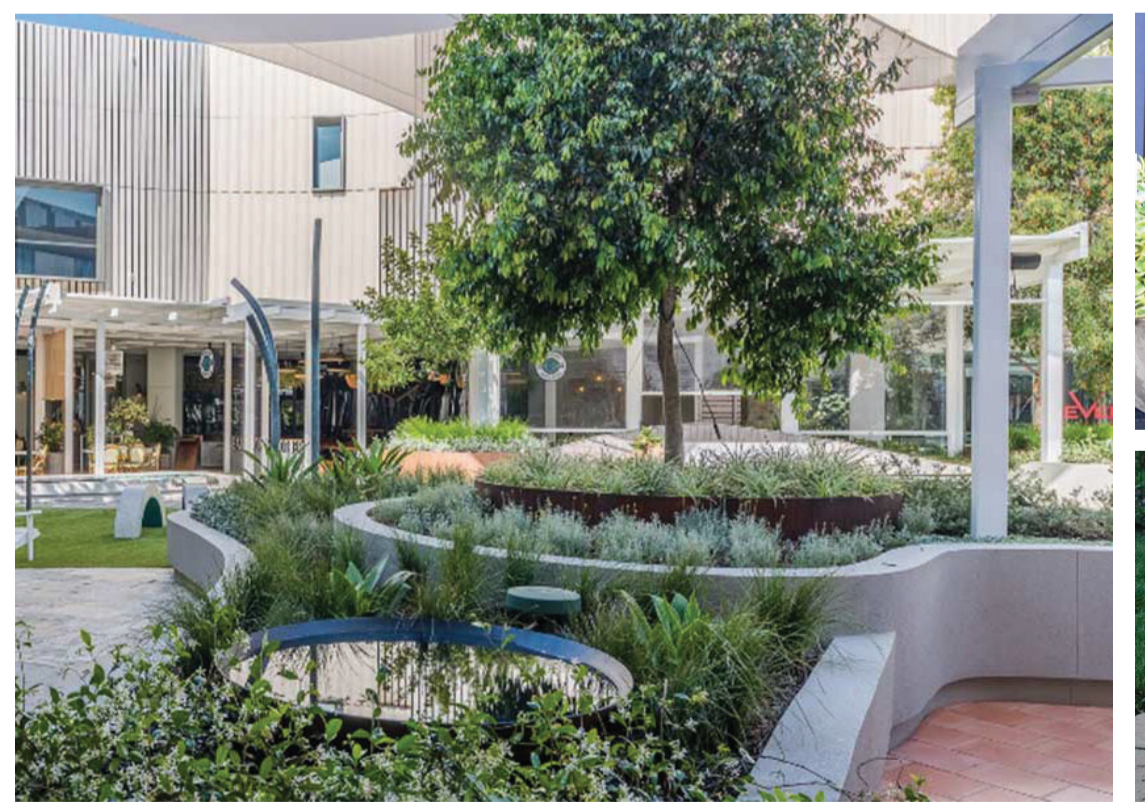

Seating to planter wall

Raised GRC plant pots with micro-line drip irrigation and cascading shrub mix

Outdoor lounge area

Raised planter box with planting

Raised GRC plant pots with micro-line drip irrigation and cascading shrub mix

alfresco area

Seating to planter wall

Inspiration

Trees

Cycas revoluta olea europaea

Citrus

Shrubs

Leucophyta Silver Nugget Limonium perezii