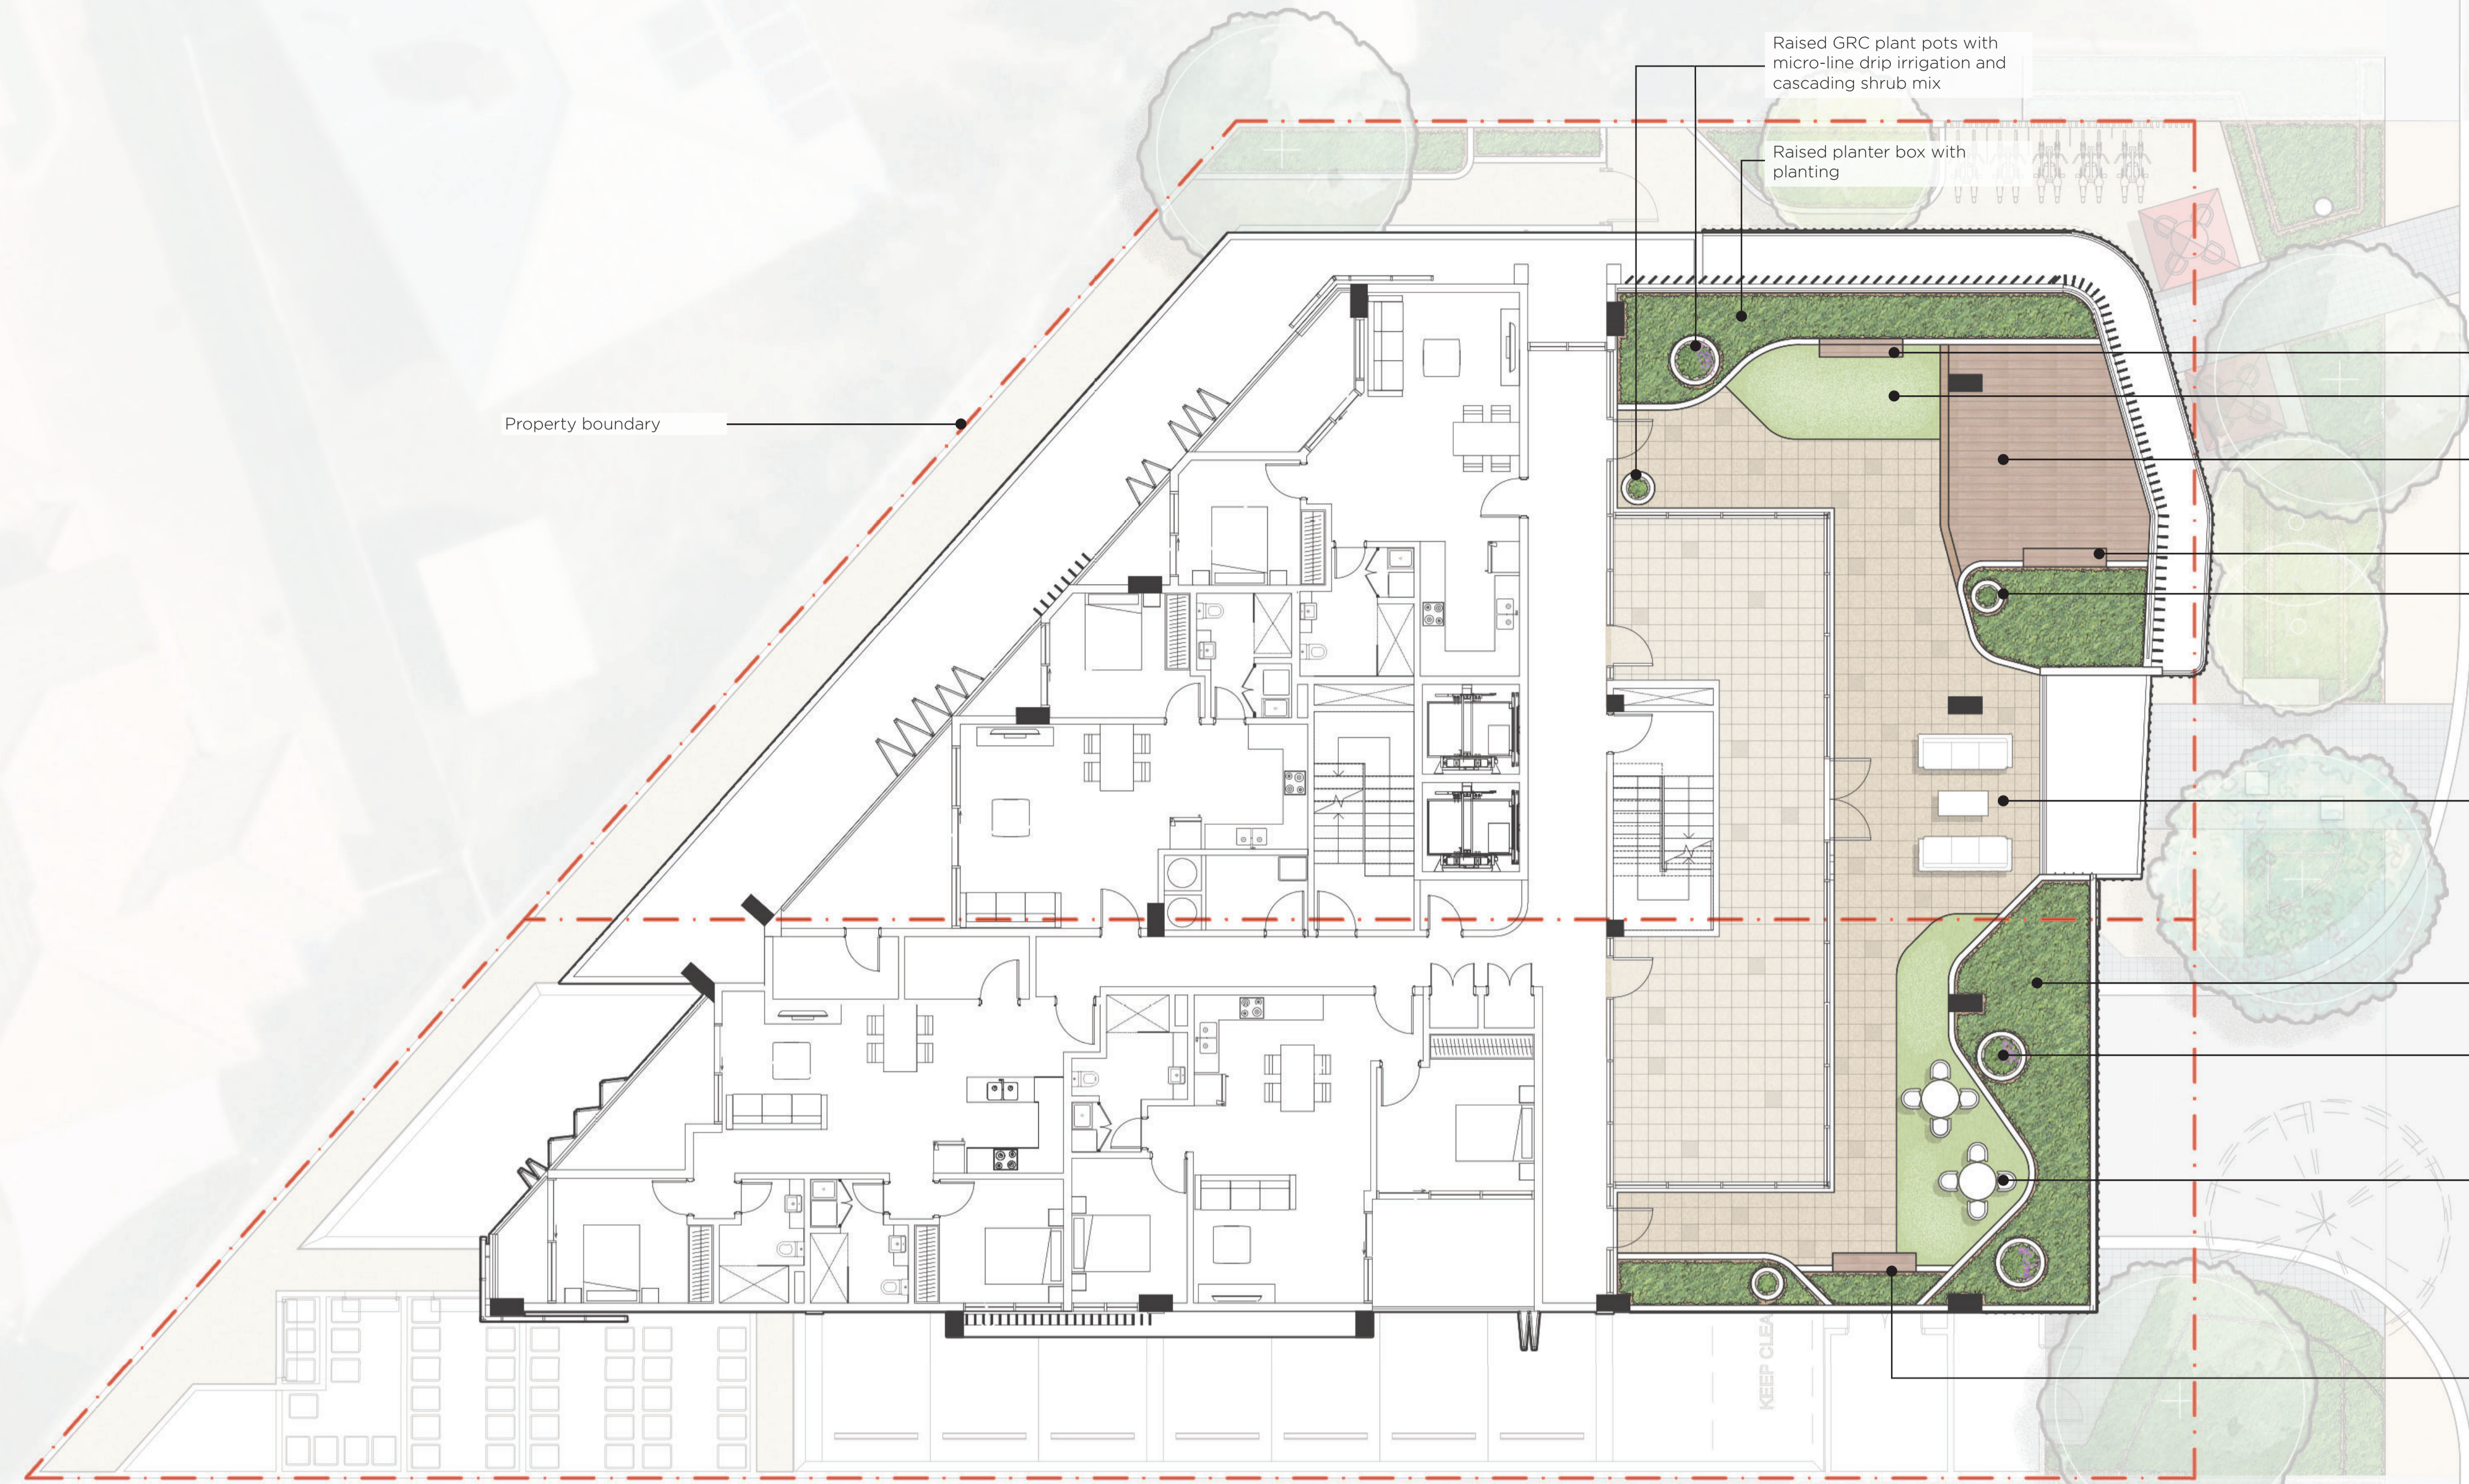

2nd Floor Plan

Raised GRC plant pots with micro-line drip irrigation and cascading shrub mix

Raised planter box with planting

Property boundary

Seating to planter wall

artificial turf

Yoga / Outdoor Gym
Raised modwood deck for outdoor activity.

Seating to planter wall

Raised GRC plant pots with micro-line drip irrigation and cascading shrub mix

Outdoor lounge area

Raised planter box with planting

Raised GRC plant pots with micro-line drip irrigation and cascading shrub mix